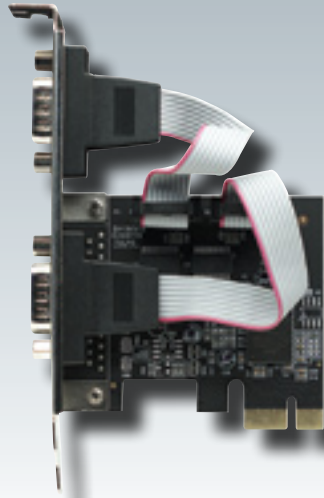

Model
158169

Features

- Easily adds two configurable serial ports to desktop computers
- Fits PCI Express x1, x2, x4, x8 and x16 lane buses
- Fits regular and low-profile slots
- Plug and Play installation; Windows compatible
- Lifetime Warranty

Specifications

STANDARDS AND CERTIFICATIONS

- PCI Express 1.1
- PCI Power Management 1.2
- CE
- FCC

PORTS

- (2) DB9 male ports
- Programmable baud rate of up to 230,400 bps
- Oxford serial chipset
- Single 3.3 V operation
- 128-byte transmit/receive FIFO
- Compatible with 16C950

BUS

- PCI Express x1
- Bus speed: 2.5 Gbps
- Compliant with PCI Express 1.1 specifications
- Compliant with PCI Power Management 1.2 specifications

PHYSICAL

- Dimensions (with regular bracket): 12 x 6.8 x 2 cm (4.7 x 2.6 x 0.8 in.)
- Weight (with regular bracket): 53.8 g (1.9 oz.)

SYSTEM REQUIREMENTS

- Windows 2000/XP/Server 2003/Vista
- PCI Express-enabled system with an available PCI Express slot
- CD-ROM drive

PACKAGE CONTENTS

- Serial PCI Express Card
- (2) low-profile brackets, user manual, driver CD

For more information on MANHATTAN products, consult your local dealer or visit www.manhattan-products.com.

Copyright © MANHATTAN

All names of products or services mentioned herein are trademarks or registered trademarks of their respective owners. Distribution and reproduction of this document, and use and disclosure of the contents herein, are prohibited unless specifically authorized.

MH-158169-DS-0109-01