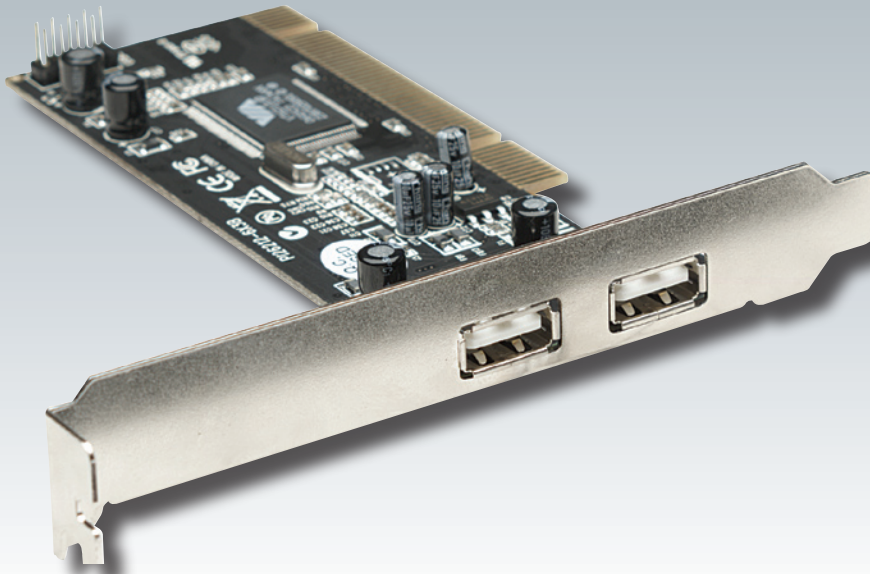

Model
167741

Features

- Adds 2 external Hi-Speed USB 2.0 ports
- Each port supports data transfer rates of up to 480 Mbps
- Compatible with all USB devices and hot-swappable — add and remove USB devices at any time
- Works with various types of USB devices including hubs, removable drives, digital cameras, scanners, CD-RWs, DVD-ROMs, PC video cameras and printers
- No driver software needed for Windows 2000 (SP4), XP, Server 2003 or Vista
- Supports high-speed (480 Mbps), full-speed (12 Mbps) and low-speed (1.5 Mbps) data transfer modes for simultaneous operation of multiple USB 2.0/1.1 devices
- Lifetime Warranty

Specifications

STANDARDS AND CERTIFICATIONS

- USB 2.0/1.1/1.0
- FCC
- RoHS
- CE
- WEEE

PORT SPECIFICATIONS

- 2 external Hi-Speed USB 2.0 ports, A-type

BUS SPECIFICATIONS

- PCI 32-bit interface
- VIA 6212 chipset

SYSTEM REQUIREMENTS

- Windows 2000/XP/Server 2003/Vista compatible
- Available PCI slot required

PACKAGE CONTENTS

- Hi-Speed USB 2.0 PCI Card
- Quick install guide

For more information on MANHATTAN products, consult your local dealer or visit www.manhattan-products.com.

BRINGING COMPUTERS TO LIFE

Copyright © MANHATTAN

All names of products or services mentioned herein are trademarks or registered trademarks of their respective owners. Distribution and reproduction of this document, and use and disclosure of the contents herein, are prohibited unless specifically authorized.

MH-167741-DS-0707-02